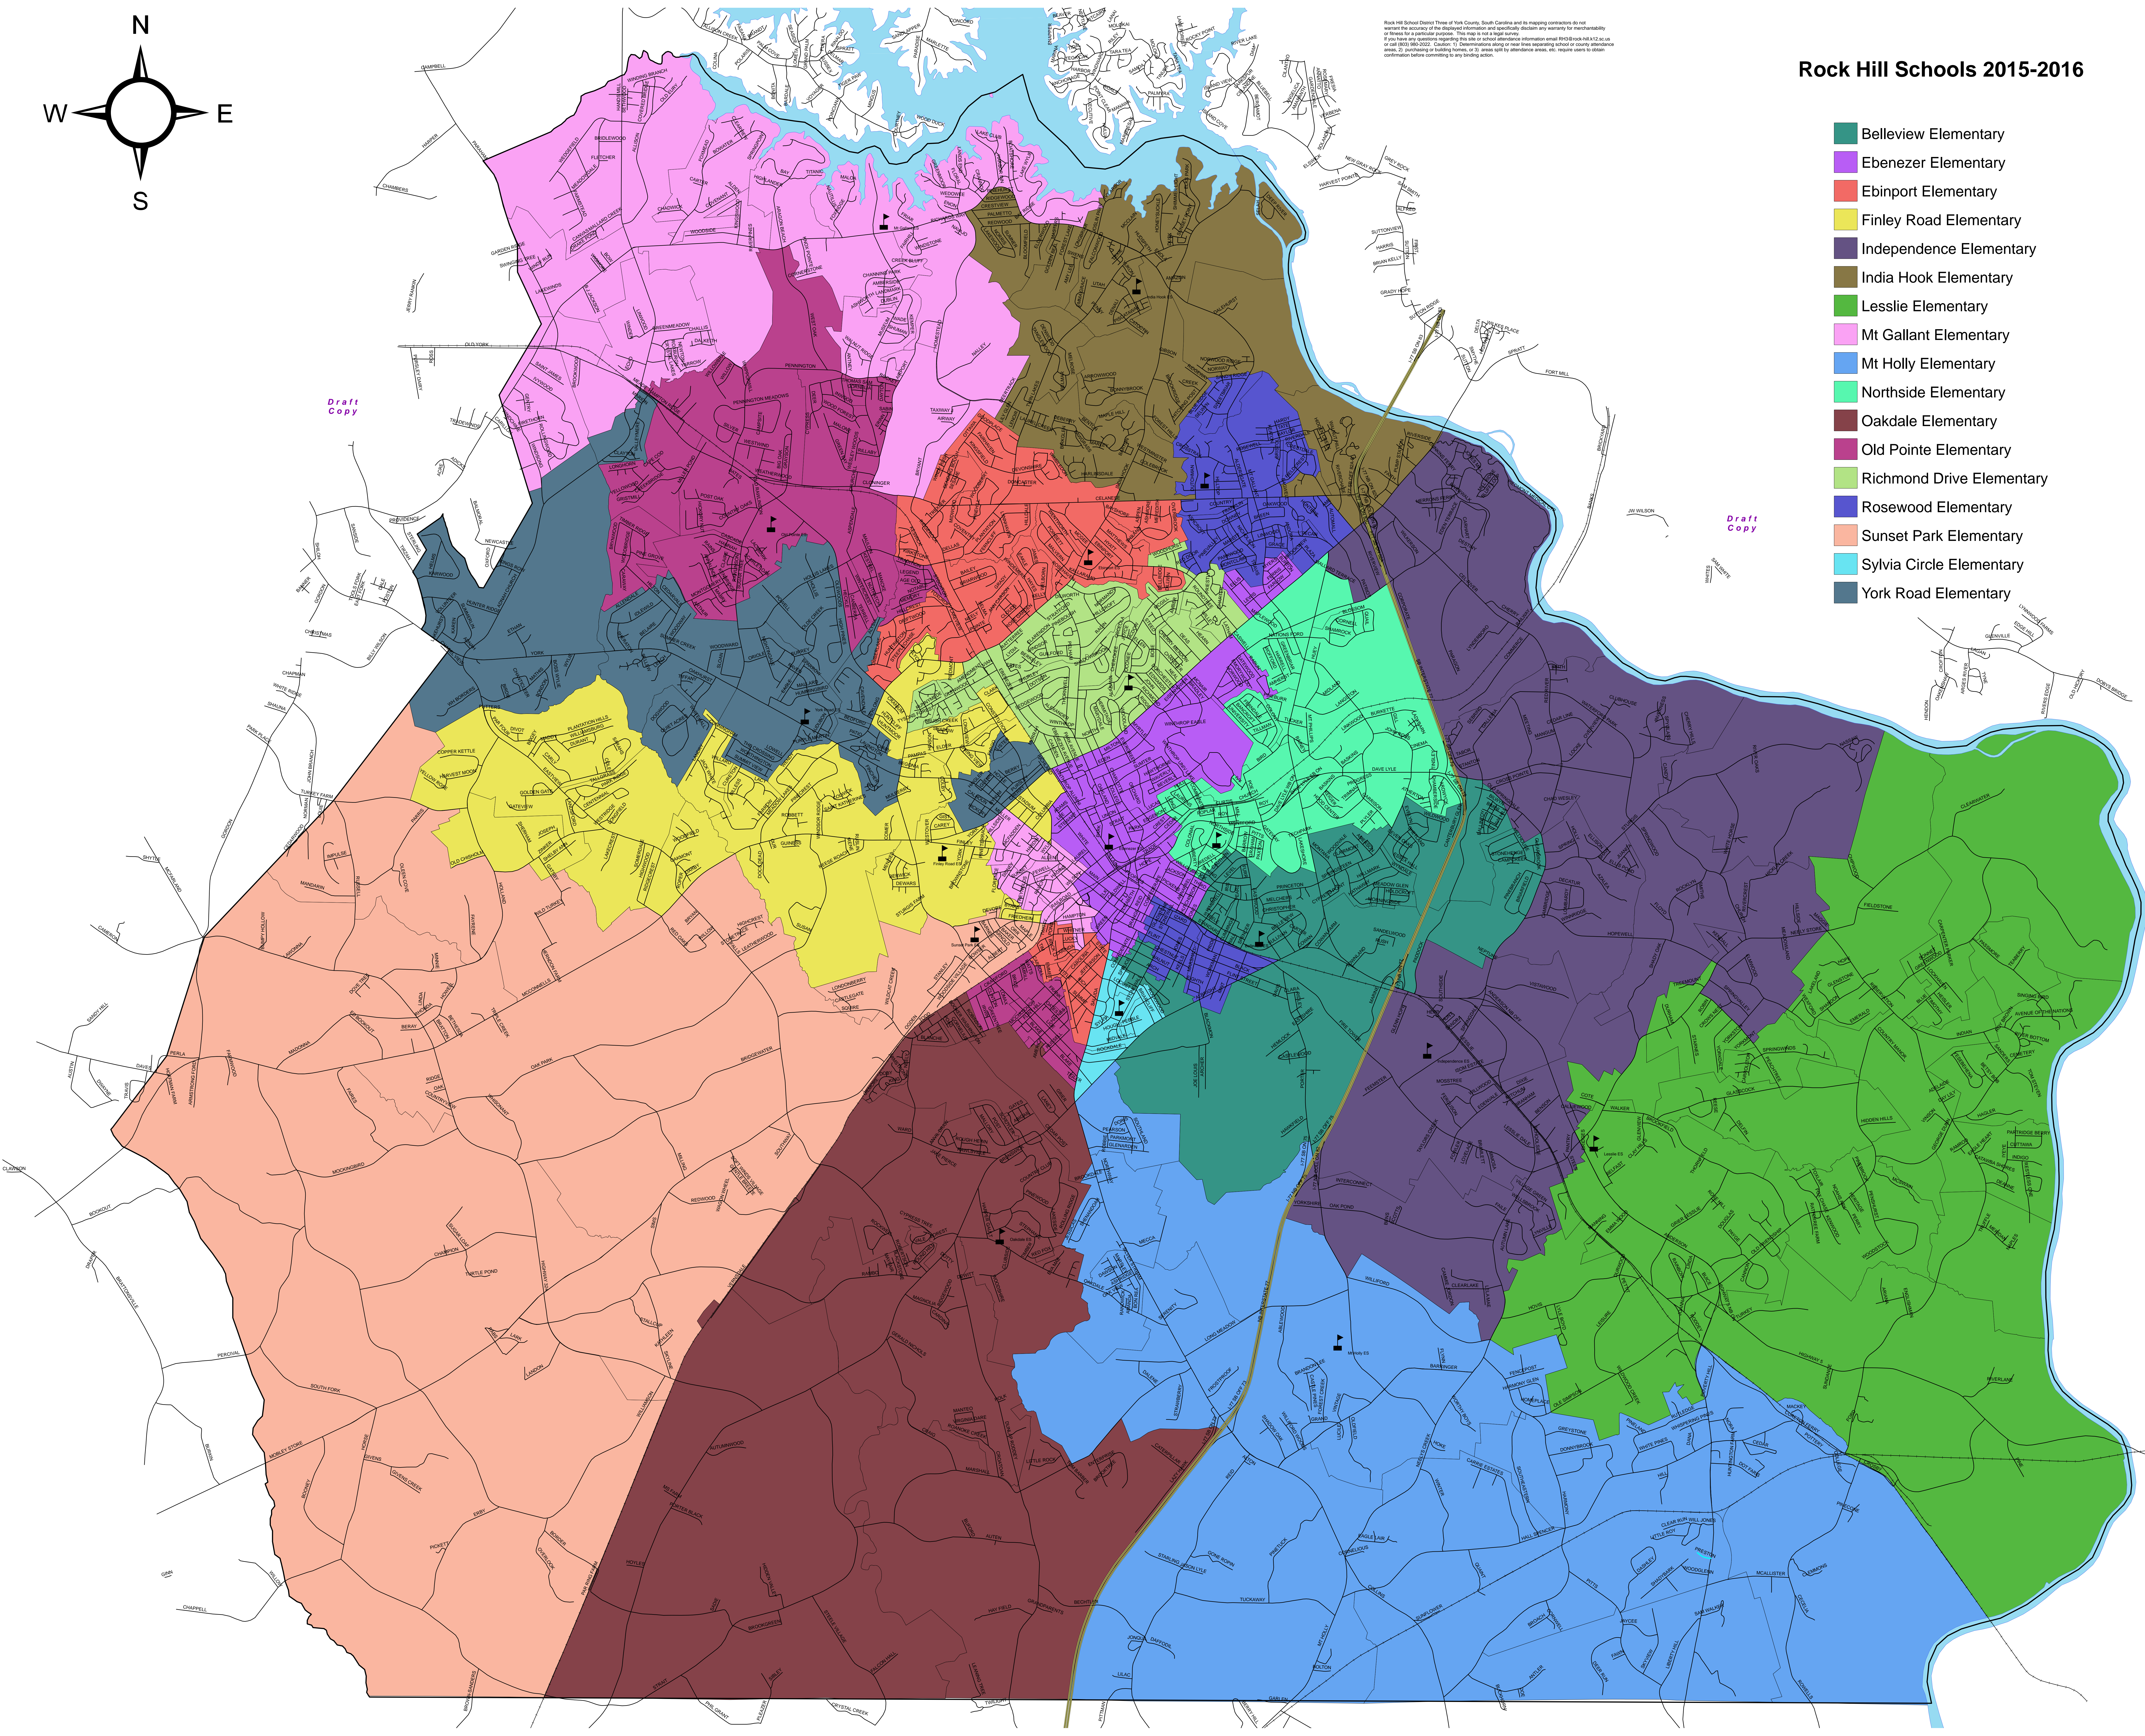

Rock Hill Schools 2015-2016

- Bellevue Elementary
- Ebenezer Elementary
- Ebinport Elementary
- Finley Road Elementary
- Independence Elementary
- India Hook Elementary
- Lesslie Elementary
- Mt Gallant Elementary
- Mt Holly Elementary
- Northside Elementary
- Oakdale Elementary
- Old Pointe Elementary
- Richmond Drive Elementary
- Rosewood Elementary
- Sunset Park Elementary
- Sylvia Circle Elementary
- York Road Elementary

Draft Copy

Draft Copy